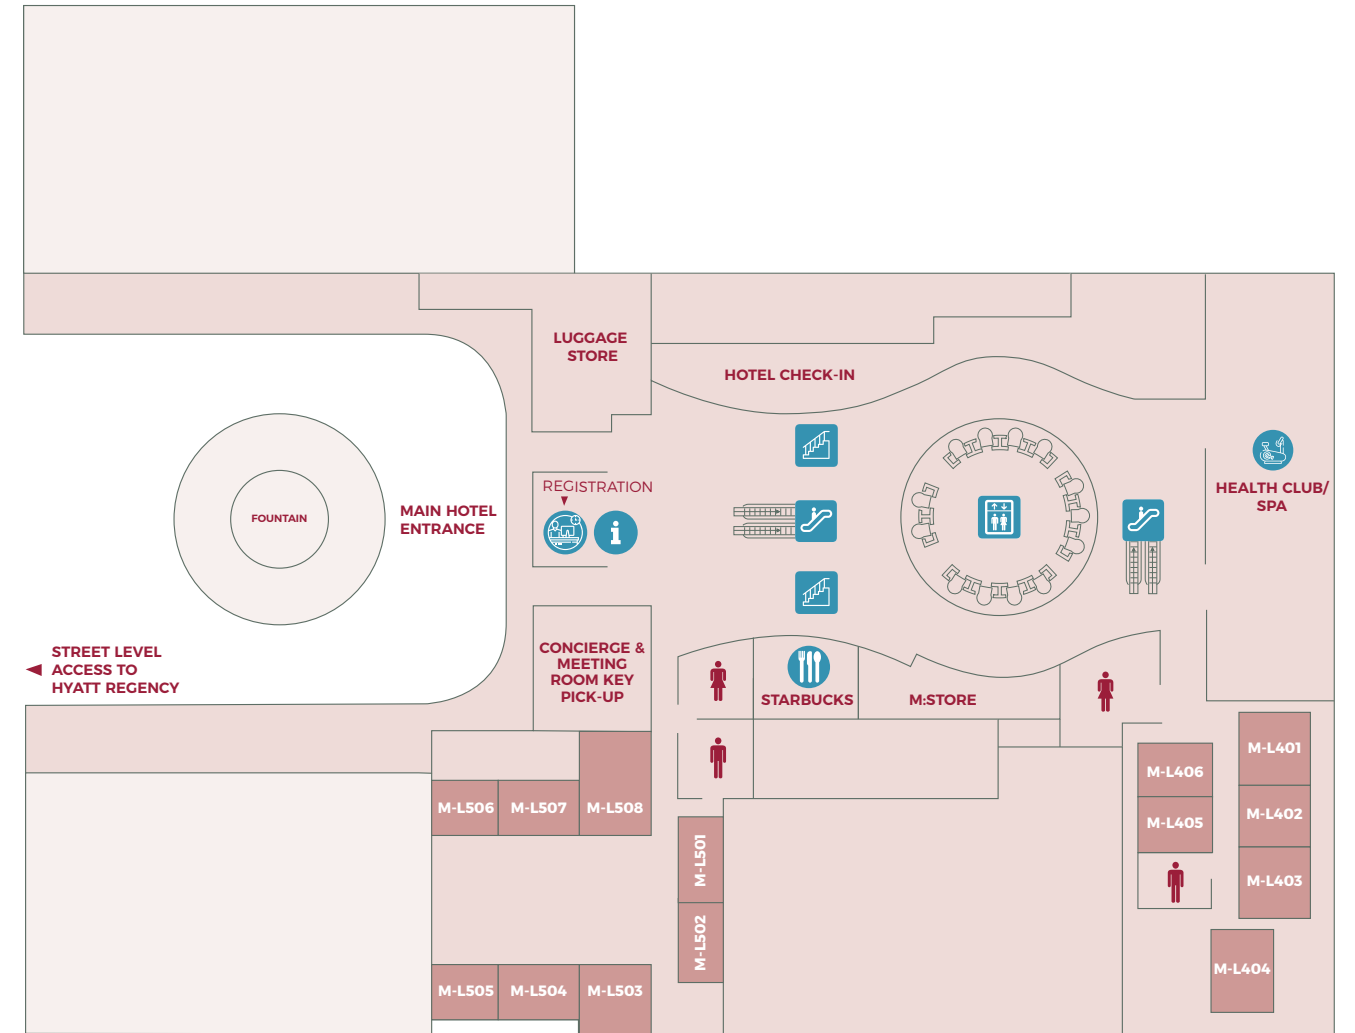

Atrium Tower

International Tower

**KEY**

- |           |                   |
|-----------|-------------------|
| Food      | Escalators        |
| Stairs    | Information Point |
| Elevators | Registration      |

**KEY**

- |        |            |                   |               |
|--------|------------|-------------------|---------------|
| Food   | Elevators  | Information Point | Swimming Pool |
| Stairs | Escalators | Tech & News Desk  |               |

**KEY**

-  Coffee Station
-  Stairs
-  Elevators
-  Escalators
-  Information Point
-  Registration
-  Swimming Pool
-  Tech Desk

Atrium Tower

International Tower

**KEY**

-  Food
-  Elevators
-  Information Point
-  Gym
-  Stairs
-  Escalators
-  Registration

International Tower

**KEY**

- Food
- Stairs
- Escalators
- Information Point
- Sh Shepard
- Lead Retrieval
- MeetMe Zone

**KEY**

- Stairs
- Escalators
- Elevators
- Charging Station
- Information Point
- Coffee Station
- MeetMe Zone
- Registration
- Accommodation Enquiries