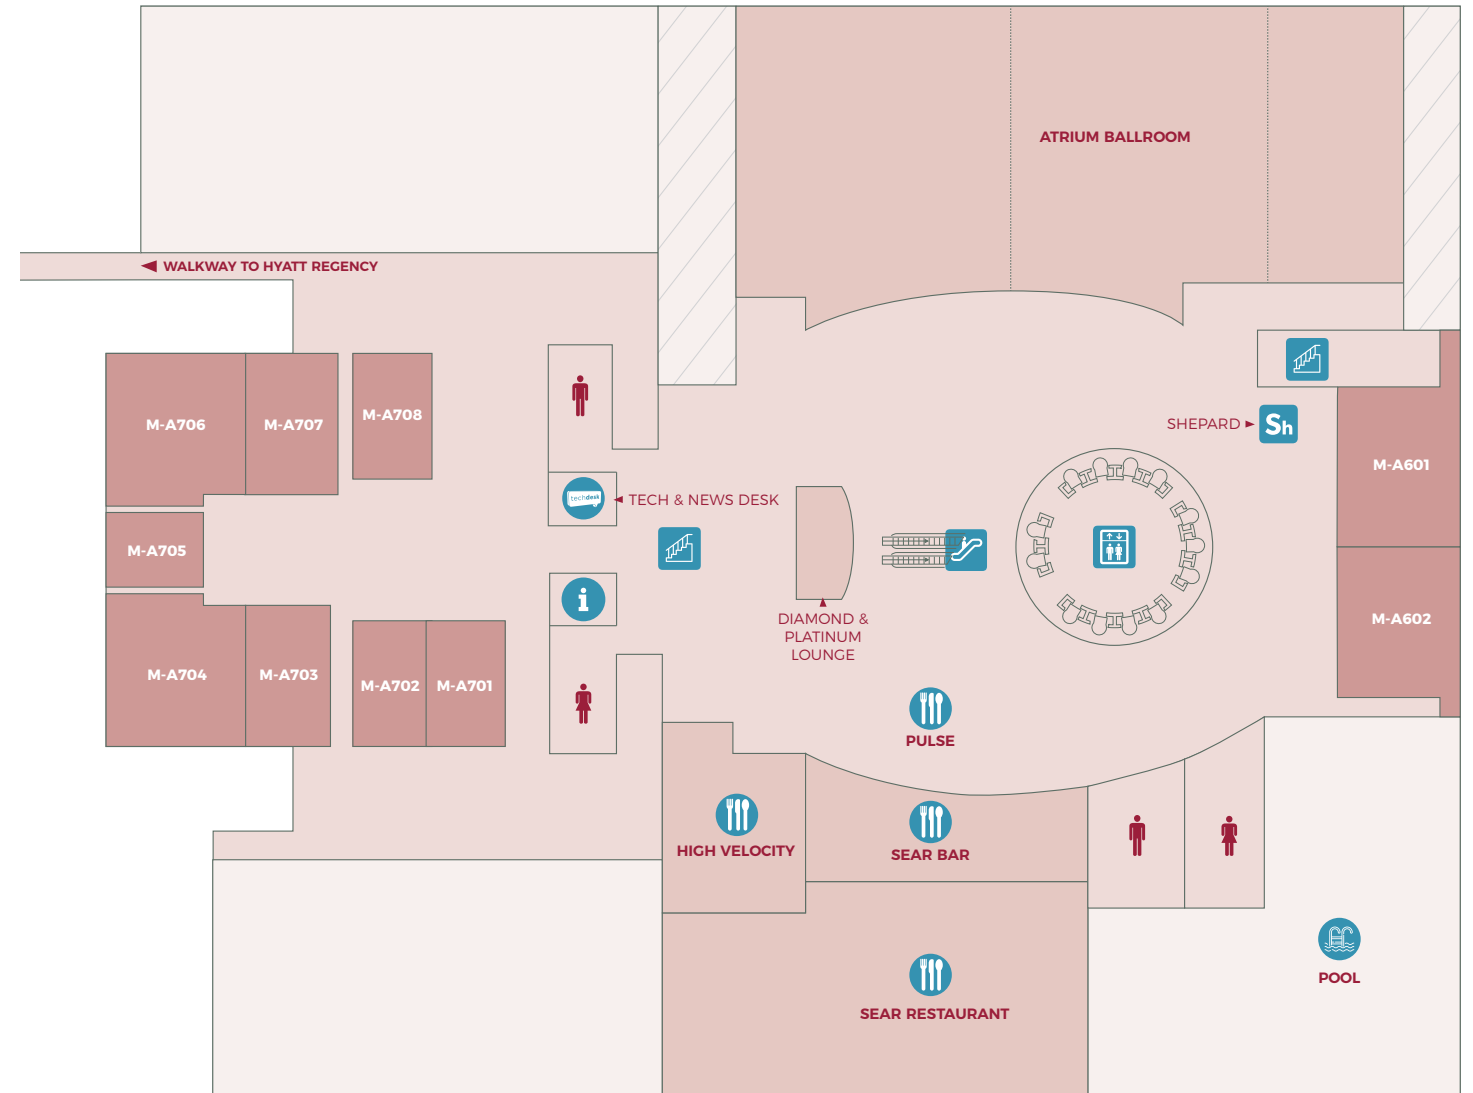

**MARQUIS LEVEL**

Hotel Meeting Rooms  
Branded Meeting Rooms  
Bilateral Tables  
Bag & Event Guide Pick-up  
ITW Self-registration

**INTERNATIONAL LEVEL**

Hotel Meeting Rooms  
Pavilions  
Conference Session

Atrium Tower

International Tower

**KEY**

- |           |                   |
|-----------|-------------------|
| Food      | Escalators        |
| Stairs    | Information Point |
| Elevators | Registration      |

**KEY**

- |        |            |                   |               |
|--------|------------|-------------------|---------------|
| Food   | Elevators  | Information Point | Swimming Pool |
| Stairs | Escalators | Tech & News Desk  |               |

**KEY**

-  Coffee Station
-  Stairs
-  Elevators
-  Escalators
-  Information Point
-  Registration
-  Swimming Pool
-  Tech Desk

Atrium Tower

International Tower

**KEY**

-  Food
-  Elevators
-  Information Point
-  Gym
-  Stairs
-  Escalators
-  Registration