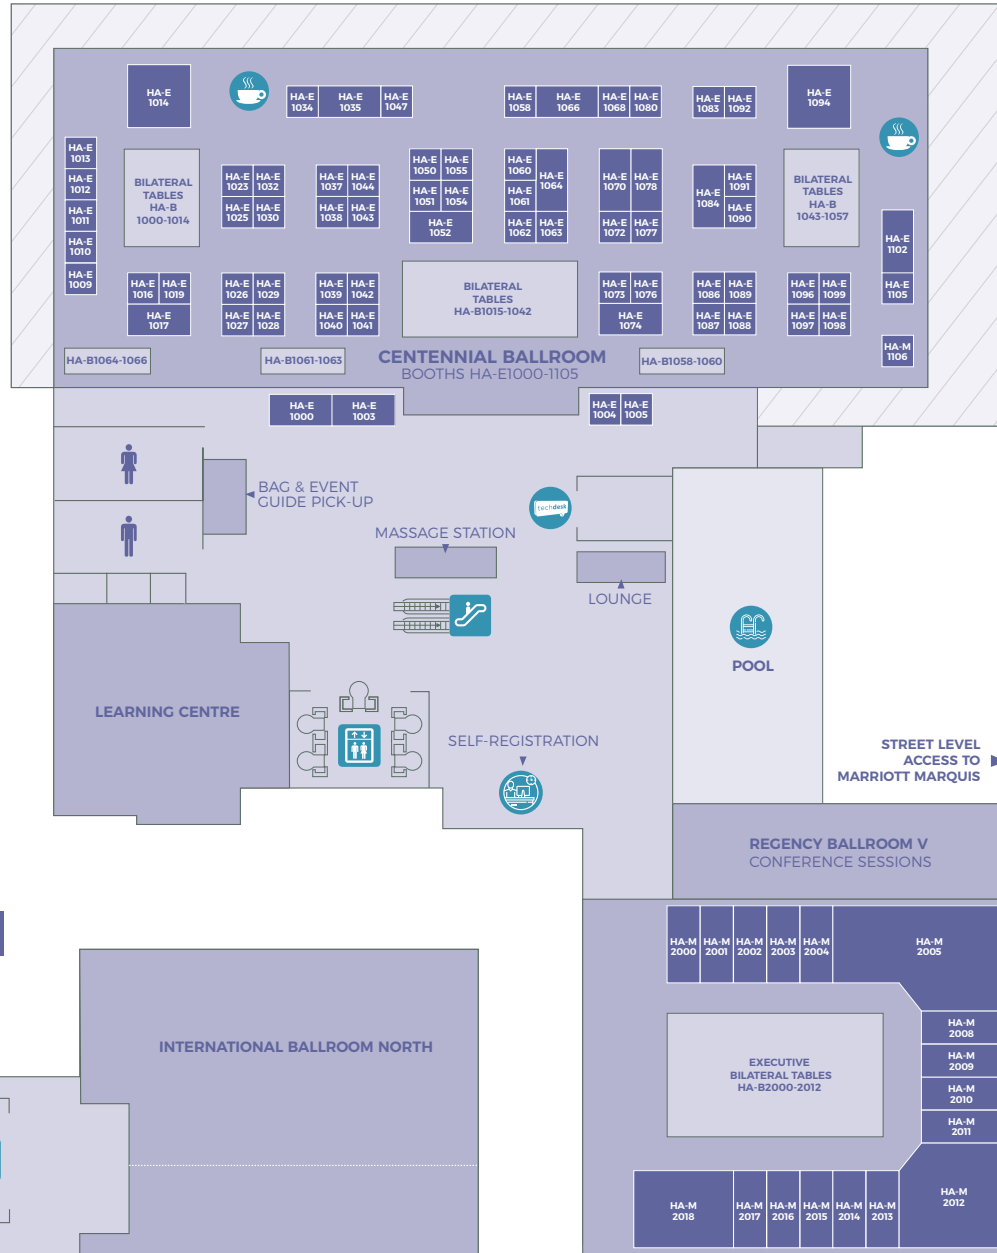

**MARQUIS LEVEL**

Hotel Meeting Rooms  
Branded Meeting Rooms  
Bilateral Tables  
Bag & Event Guide Pick-up  
ITW Self-registration

**INTERNATIONAL LEVEL**

Hotel Meeting Rooms  
Pavilions  
Conference Session

Atrium Tower

International Tower

**KEY**

- |           |                   |
|-----------|-------------------|
| Food      | Escalators        |
| Stairs    | Information Point |
| Elevators | Registration      |

**KEY**

- |        |            |                   |               |
|--------|------------|-------------------|---------------|
| Food   | Elevators  | Information Point | Swimming Pool |
| Stairs | Escalators | Tech & News Desk  |               |

**KEY**

-  Coffee Station
-  Stairs
-  Elevators
-  Escalators
-  Information Point
-  Registration
-  Swimming Pool
-  Tech Desk

Atrium Tower

International Tower

**KEY**

-  Food
-  Elevators
-  Information Point
-  Gym
-  Stairs
-  Escalators
-  Registration