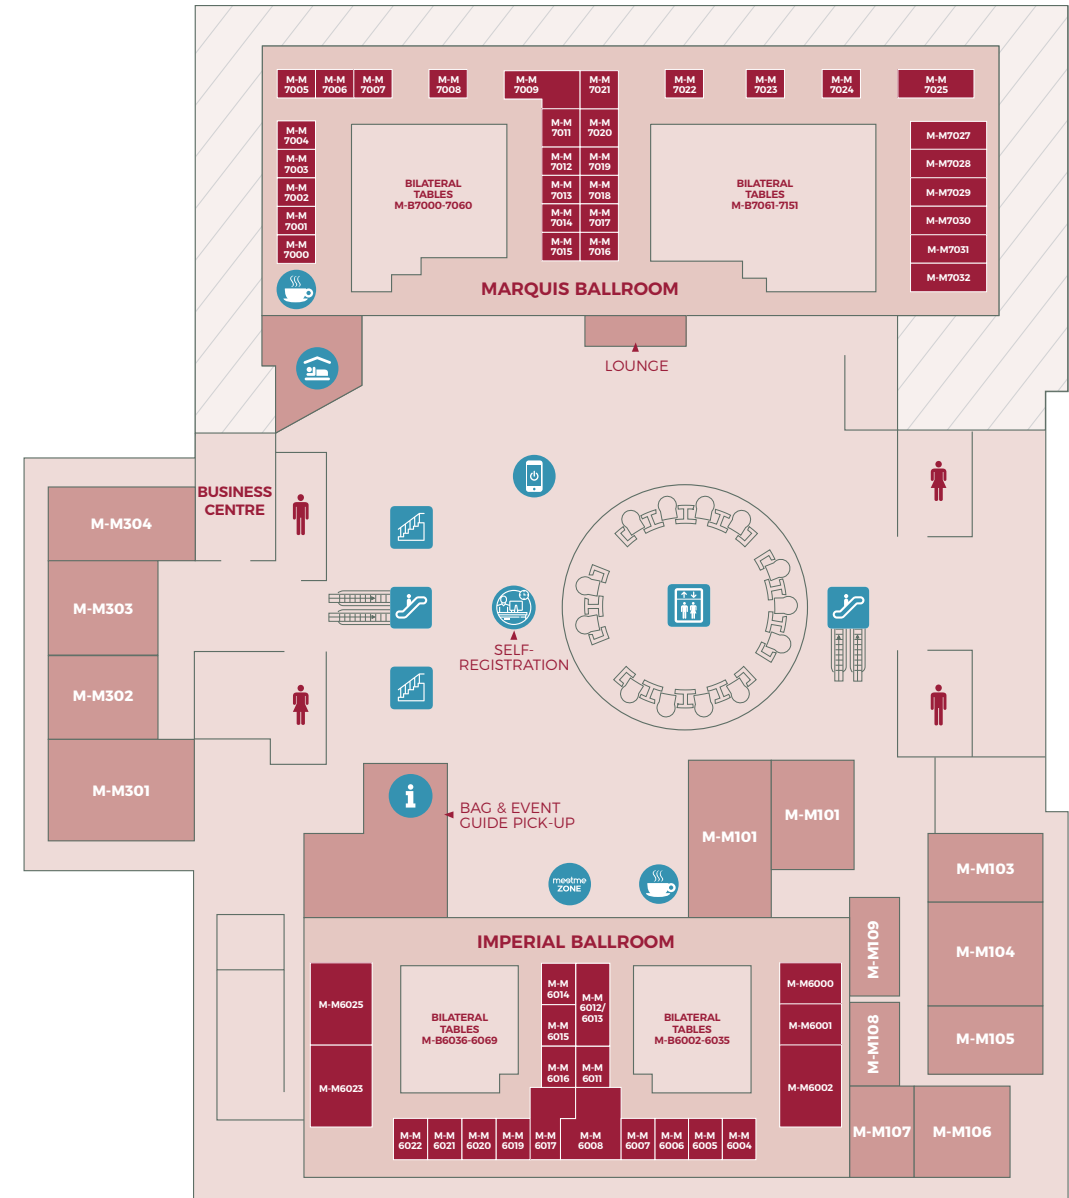

**MARQUIS LEVEL**

Hotel Meeting Rooms  
Branded Meeting Rooms  
Bilateral Tables  
Bag & Event Guide Pick-up  
ITW Self-registration

**INTERNATIONAL LEVEL**

Hotel Meeting Rooms  
Pavilions  
Conference Session

**KEY**

- |        |            |                   |               |
|--------|------------|-------------------|---------------|
| Food   | Elevators  | Information Point | Swimming Pool |
| Stairs | Escalators | Tech & News Desk  |               |

**KEY**

-  Coffee Station
-  Stairs
-  Elevators
-  Escalators
-  Information Point
-  Registration
-  Swimming Pool
-  Tech Desk

Atrium Tower

International Tower

**KEY**

-  Food
-  Elevators
-  Information Point
-  Gym
-  Stairs
-  Escalators
-  Registration

International Tower

**KEY**

- Food
- Stairs
- Escalators
- Information Point
- Sh Shepard
- Lead Retrieval
- MeetMe Zone

**KEY**

- Stairs
- Escalators
- Elevators
- Charging Station
- Information Point
- Coffee Station
- MeetMe Zone
- Registration
- Accommodation Enquiries