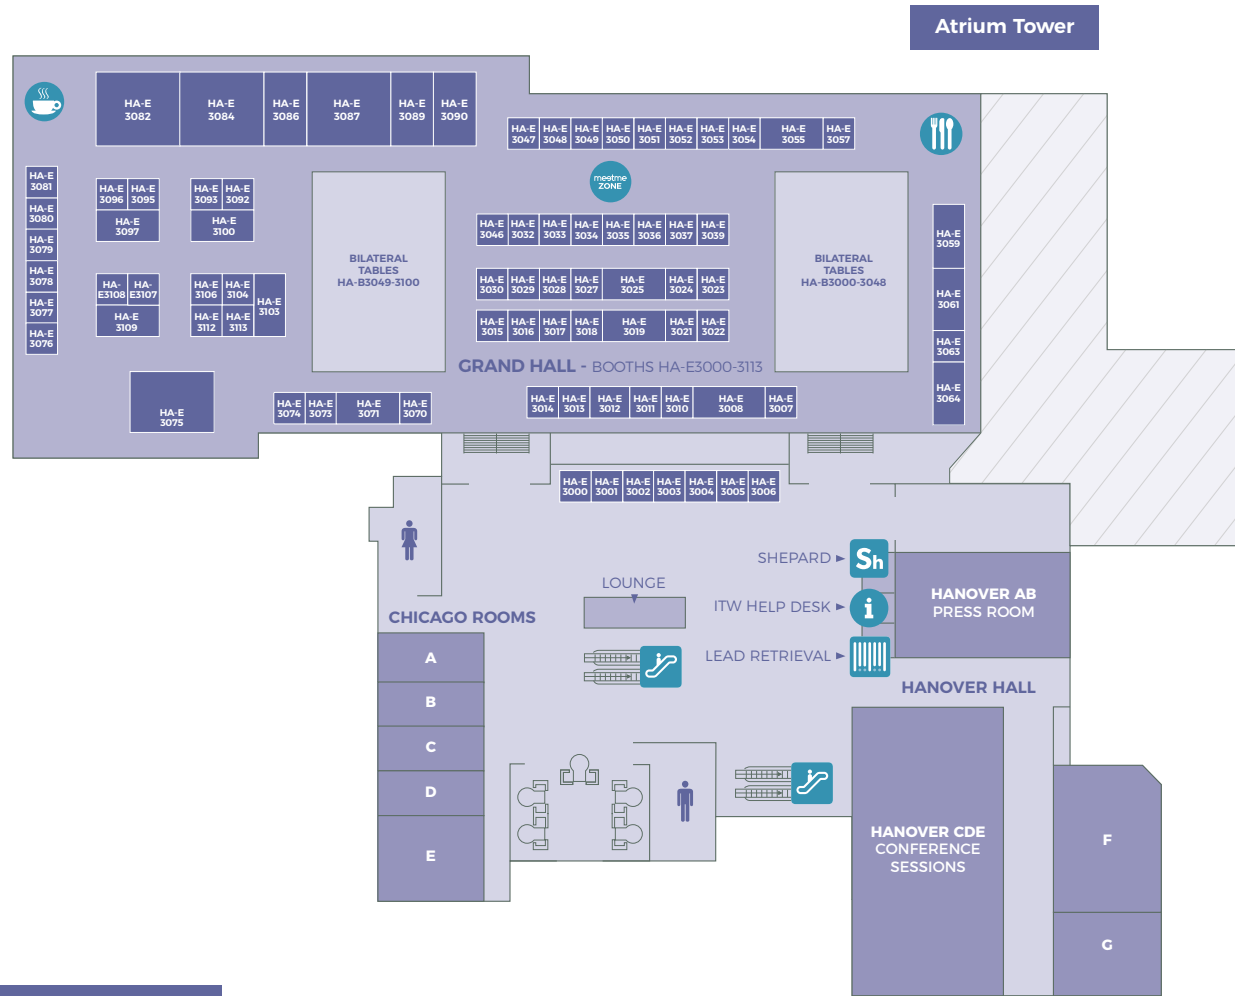

**MARQUIS LEVEL**

Hotel Meeting Rooms  
Branded Meeting Rooms  
Bilateral Tables  
Bag & Event Guide Pick-up  
ITW Self-registration

**INTERNATIONAL LEVEL**

Hotel Meeting Rooms  
Pavilions  
Conference Session

**KEY**

- |        |            |                   |               |
|--------|------------|-------------------|---------------|
| Food   | Elevators  | Information Point | Swimming Pool |
| Stairs | Escalators | Tech & News Desk  |               |

**KEY**

-  Coffee Station
-  Stairs
-  Elevators
-  Escalators
-  Information Point
-  Registration
-  Swimming Pool
-  Tech Desk

Atrium Tower

International Tower

**KEY**

-  Food
-  Elevators
-  Information Point
-  Gym
-  Stairs
-  Escalators
-  Registration

International Tower

**KEY**

- Food
- Stairs
- Escalators
- Information Point
- Sh Shepard
- Lead Retrieval
- MeetMe Zone

**KEY**

- Stairs
- Escalators
- Elevators
- Charging Station
- Information Point
- Coffee Station
- MeetMe Zone
- Registration
- Accommodation Enquiries