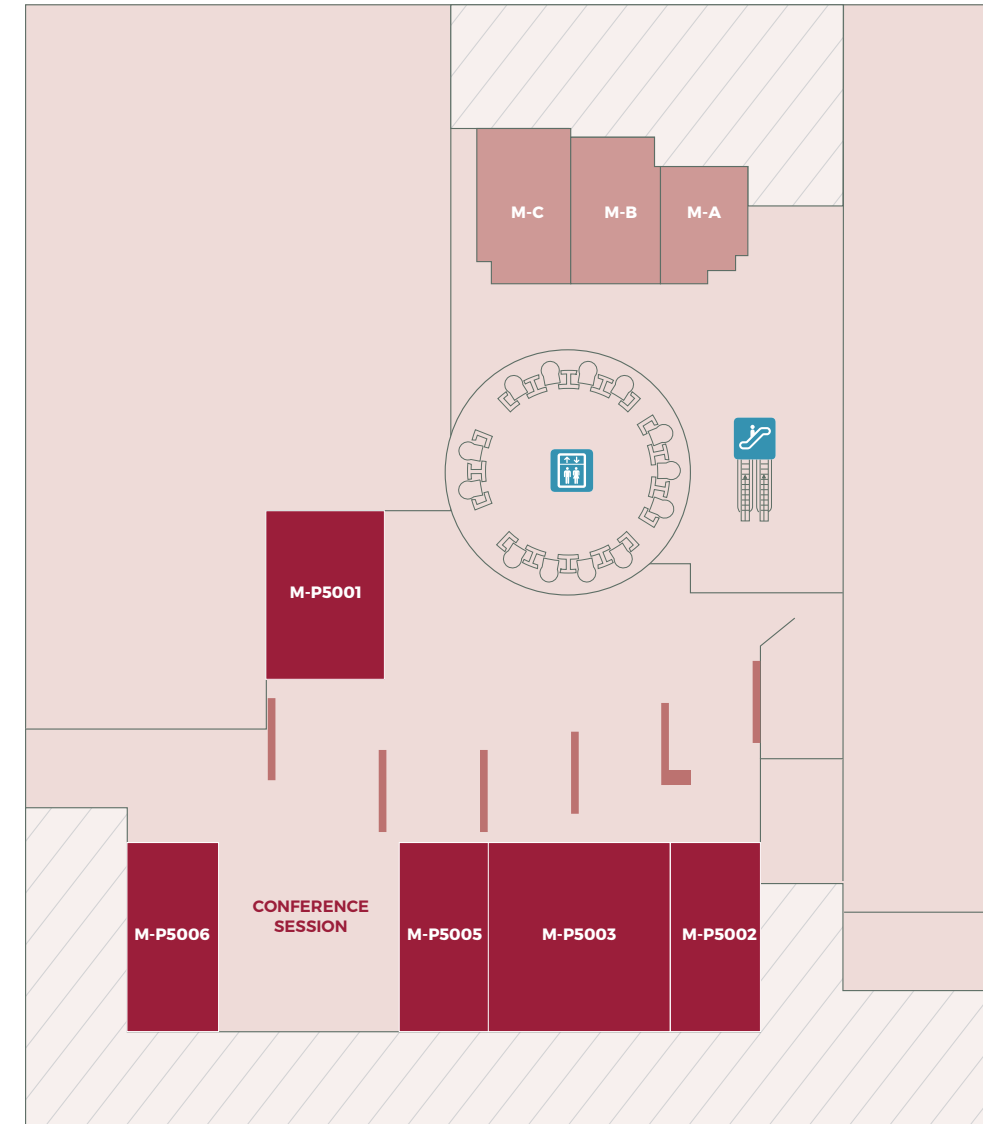

**KEY**

- |        |            |                   |               |
|--------|------------|-------------------|---------------|
| Food   | Elevators  | Information Point | Swimming Pool |
| Stairs | Escalators | Tech & News Desk  |               |

**KEY**

-  Coffee Station
-  Stairs
-  Elevators
-  Escalators
-  Information Point
-  Registration
-  Swimming Pool
-  Tech Desk

Atrium Tower

International Tower

**KEY**

-  Food
-  Elevators
-  Information Point
-  Gym
-  Stairs
-  Escalators
-  Registration

International Tower

**KEY**

- Food
- Stairs
- Escalators
- Information Point
- Sh Shepard
- Lead Retrieval
- MeetMe Zone

**KEY**

- Stairs
- Escalators
- Elevators
- Charging Station
- Information Point
- Coffee Station
- MeetMe Zone
- Registration
- Accommodation Enquiries

**KEY**

- Food
- Stairs
- Elevators
- Escalators

**KEY**

- Stairs
- Elevators
- Escalators