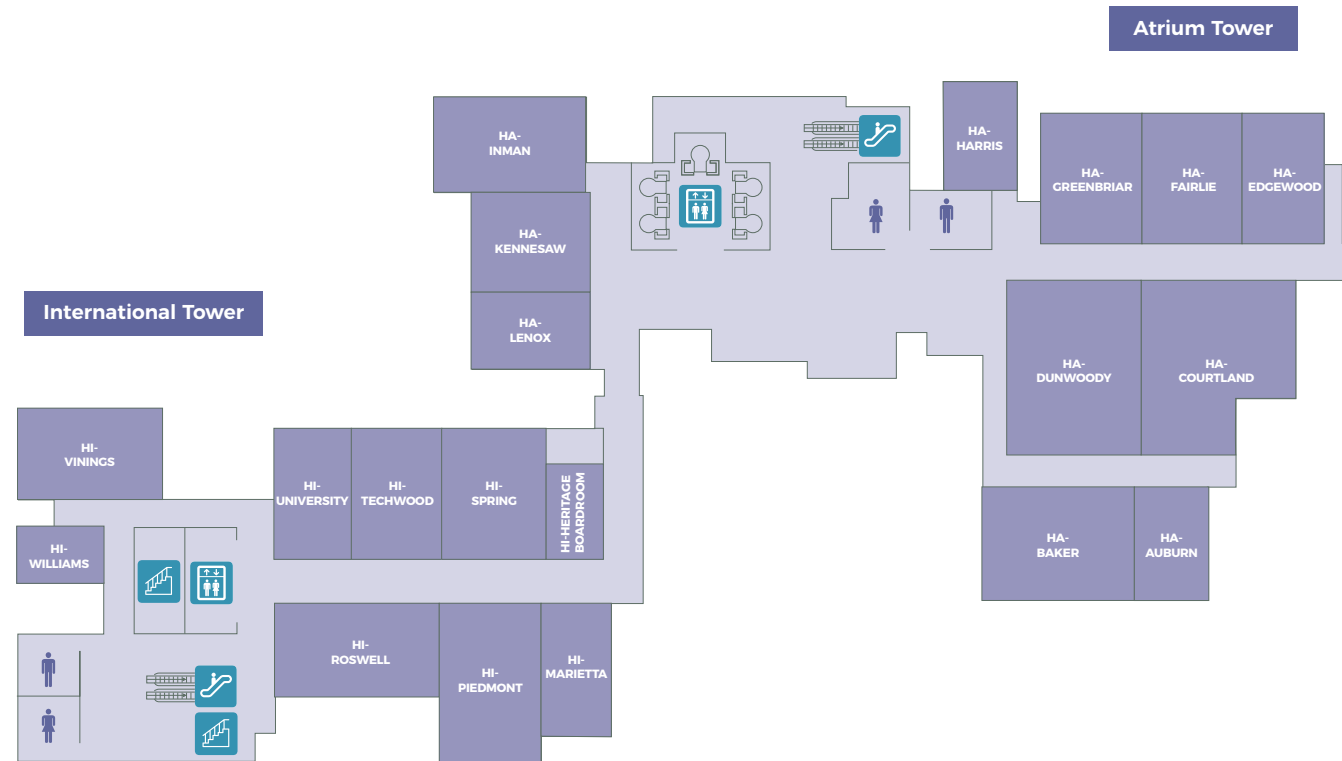

**KEY**

- |        |            |                   |               |
|--------|------------|-------------------|---------------|
| Food   | Elevators  | Information Point | Swimming Pool |
| Stairs | Escalators | Tech & News Desk  |               |

**KEY**

-  Coffee Station
-  Stairs
-  Elevators
-  Escalators
-  Information Point
-  Registration
-  Swimming Pool
-  Tech Desk

Atrium Tower

International Tower

**KEY**

-  Food
-  Elevators
-  Information Point
-  Gym
-  Stairs
-  Escalators
-  Registration

International Tower

**KEY**

- Food
- Stairs
- Escalators
- Information Point
- Sh Shepard
- Lead Retrieval
- MeetMe Zone

**KEY**

- Stairs
- Escalators
- Elevators
- Charging Station
- Information Point
- Coffee Station
- MeetMe Zone
- Registration
- Accommodation Enquiries

**KEY**

- Food
- Stairs
- Elevators
- Escalators

**KEY**

- Stairs
- Elevators
- Escalators